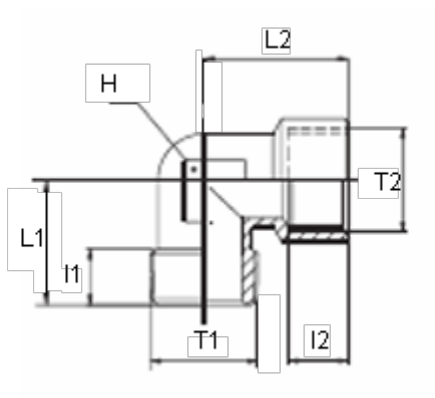

Article number: 5891205TRM5  
Description: Elbow sleeve 1205TR  
M5 - M5

## Measures

---

H = 8  
L1 = 11.5  
I1 = 5.0  
L2 = 11.0  
I2 = 5.5  
T1 = M5  
T2 = M5